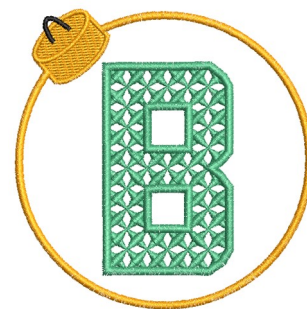

**Name:** Christmas Ornament B Machine  
Embroidery Design

**SKU:** AMD01-AMD10601

**Brand:** AlpineMastiff Designs

**Unique Colors:** 13 (3 color Stops)

## Unique Colors

	<b>Color Name (Color Code)</b>	<b>Manufacturer - Type</b>
	Super White (1001) [No Color Selected]	madeira - rayon
	Dusty Lilac (1263) [No Color Selected]	madeira - rayon
	Crocus (286)	Exquisite - Polyester 1000m

# Complete Color Sequence

#		Color Name (Color Code)	Manufacturer - Type
1		Super White (1001) [No Color Selected]	madeira - rayon
2		Super White (1001) [No Color Selected]	madeira - rayon
3		Crocus (286)	Exquisite - Polyester 1000m