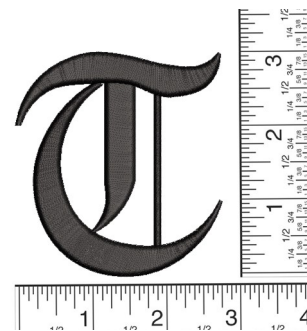

Name: Canterbury Gothic T Machine
Embroidery Design

SKU: AMD01-AMD10525

Brand: AlpineMastiff Designs

Unique Colors: 13 (1 color Stops)

Unique Colors

	Color Name (Color Code)	Manufacturer - Type
	Super White (1001) [No Color Selected]	madeira - rayon
	Dusty Lilac (1263) [No Color Selected]	madeira - rayon
	Crocus (286)	Exquisite - Polyester 1000m