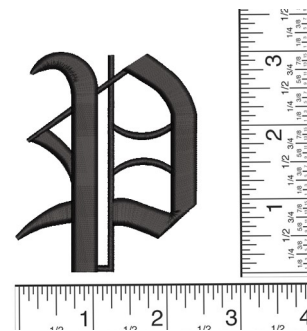

Name: Canterbury Gothic P Machine
Embroidery Design

SKU: AMD01-AMD10521

Brand: AlpineMastiff Designs

Unique Colors: 13 (1 color Stops)

Unique Colors

	Color Name (Color Code)	Manufacturer - Type
	Super White (1001) [No Color Selected]	madeira - rayon
	Dusty Lilac (1263) [No Color Selected]	madeira - rayon
	Crocus (286)	Exquisite - Polyester 1000m