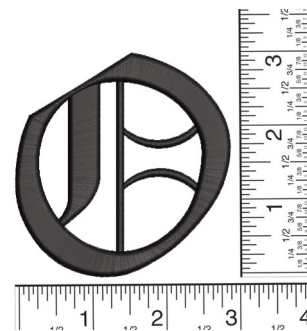

Name: Canterbury Gothic O Machine
Embroidery Design

SKU: AMD01-AMD10520

Brand: AlpineMastiff Designs

Unique Colors: 13 (1 color Stops)

Unique Colors

	Color Name (Color Code)	Manufacturer - Type
	Super White (1001) [No Color Selected]	madeira - rayon
	Dusty Lilac (1263) [No Color Selected]	madeira - rayon
	Crocus (286)	Exquisite - Polyester 1000m