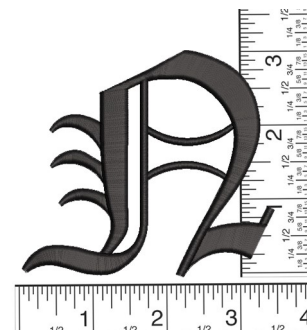

Name: Canterbury Gothic N

SKU: AMD01-AMD10519

Brand: AlpineMastiff Designs

Unique Colors: 13 (1 color Stops)

Unique Colors

| | Color Name (Color Code) | Manufacturer - Type |
|--|--|-----------------------------|
|  | Super White (1001) [No Color Selected] | madeira - rayon |
|  | Dusty Lilac (1263) [No Color Selected] | madeira - rayon |
|  | Crocus (286) | Exquisite - Polyester 1000m |