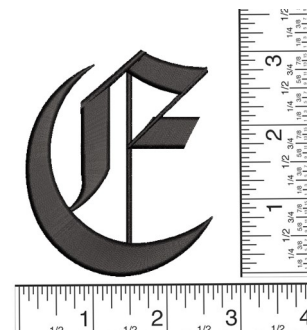

Name: Canterbury Gothic E Machine
Embroidery Design

SKU: AMD01-AMD10510

Brand: AlpineMastiff Designs

Unique Colors: 13 (1 color Stops)

Unique Colors

| | Color Name (Color Code) | Manufacturer - Type |
|--|--|-----------------------------|
|  | Super White (1001) [No Color Selected] | madeira - rayon |
|  | Dusty Lilac (1263) [No Color Selected] | madeira - rayon |
|  | Crocus (286) | Exquisite - Polyester 1000m |