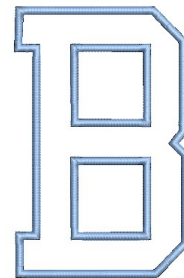

**Name:** College Block Outline B Machine  
Embroidery Design

**SKU:** AMD01-AMD10472

**Brand:** AlpineMastiff Designs

**Unique Colors:** 13 (1 color Stops)