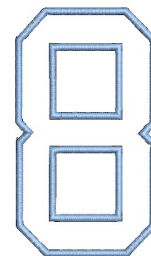

Name: College Block Outline 8 Machine
Embroidery Design

SKU: AMD01-AMD10469

Brand: AlpineMastiff Designs

Unique Colors: 13 (1 color Stops)

Unique Colors

	Color Name (Color Code)	Manufacturer - Type
	Super White (1001) [No Color Selected]	madeira - rayon
	Dusty Lilac (1263) [No Color Selected]	madeira - rayon
	Crocus (286)	Exquisite - Polyester 1000m

Complete Color Sequence

#		Color Name (Color Code)	Manufacturer - Type
1		Super White (1001) [No Color Selected]	madeira - rayon
2		Super White (1001) [No Color Selected]	madeira - rayon
3		Crocus (286)	Exquisite - Polyester 1000m