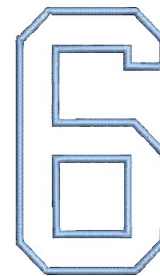

Name: College Block Outline 6 Machine
Embroidery Design

SKU: AMD01-AMD10467

Brand: AlpineMastiff Designs

Unique Colors: 13 (1 color Stops)

Unique Colors

	Color Name (Color Code)	Manufacturer - Type
	Super White (1001) [No Color Selected]	madeira - rayon
	Dusty Lilac (1263) [No Color Selected]	madeira - rayon
	Crocus (286)	Exquisite - Polyester 1000m