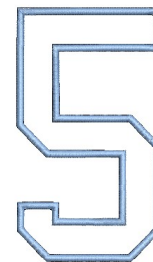

Name: College Block Outline 5 Machine
Embroidery Design

SKU: AMD01-AMD10466

Brand: AlpineMastiff Designs

Unique Colors: 13 (1 color Stops)

Unique Colors

	Color Name (Color Code)	Manufacturer - Type
	Super White (1001) [No Color Selected]	madeira - rayon
	Dusty Lilac (1263) [No Color Selected]	madeira - rayon
	Crocus (286)	Exquisite - Polyester 1000m

Complete Color Sequence

#		Color Name (Color Code)	Manufacturer - Type
1		Super White (1001) [No Color Selected]	madeira - rayon
2		Super White (1001) [No Color Selected]	madeira - rayon
3		Crocus (286)	Exquisite - Polyester 1000m