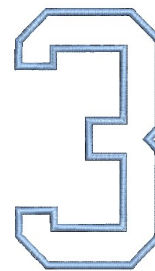

Name: College Block Outline 3 Machine
Embroidery Design

SKU: AMD01-AMD10464

Brand: AlpineMastiff Designs

Unique Colors: 13 (1 color Stops)

Unique Colors

	Color Name (Color Code)	Manufacturer - Type
	Super White (1001) [No Color Selected]	madeira - rayon
	Dusty Lilac (1263) [No Color Selected]	madeira - rayon
	Crocus (286)	Exquisite - Polyester 1000m

Complete Color Sequence

#		Color Name (Color Code)	Manufacturer - Type
1		Super White (1001) [No Color Selected]	madeira - rayon
2		Super White (1001) [No Color Selected]	madeira - rayon
3		Crocus (286)	Exquisite - Polyester 1000m