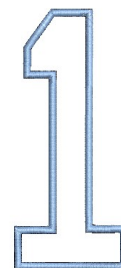

Name: College Block Outline 1 Machine Embroidery Design

SKU: AMD01-AMD10462

Brand: AlpineMastiff Designs

Unique Colors: 13 (1 color Stops)

Unique Colors

	Color Name (Color Code)	Manufacturer - Type
	Super White (1001) [No Color Selected]	madeira - rayon
	Dusty Lilac (1263) [No Color Selected]	madeira - rayon
	Crocus (286)	Exquisite - Polyester 1000m

Complete Color Sequence

#		Color Name (Color Code)	Manufacturer - Type
1		Super White (1001) [No Color Selected]	madeira - rayon
2		Super White (1001) [No Color Selected]	madeira - rayon
3		Crocus (286)	Exquisite - Polyester 1000m