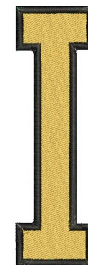

Name: College Block Filled I Machine
Embroidery Design

SKU: AMD01-AMD10443

Brand: AlpineMastiff Designs

Unique Colors: 13 (2 color Stops)

Unique Colors

	Color Name (Color Code)	Manufacturer - Type
	Super White (1001) [No Color Selected]	madeira - rayon
	Dusty Lilac (1263) [No Color Selected]	madeira - rayon
	Crocus (286)	Exquisite - Polyester 1000m

Complete Color Sequence

#		Color Name (Color Code)	Manufacturer - Type
1		Super White (1001) [No Color Selected]	madeira - rayon
2		Super White (1001) [No Color Selected]	madeira - rayon
3		Crocus (286)	Exquisite - Polyester 1000m