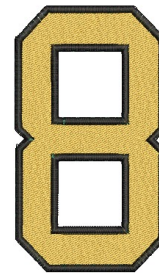

Name: College Block Filled 8 Machine
Embroidery Design

SKU: AMD01-AMD10433

Brand: AlpineMastiff Designs

Unique Colors: 13 (2 color Stops)

Unique Colors

	Color Name (Color Code)	Manufacturer - Type
	Super White (1001) [No Color Selected]	madeira - rayon
	Dusty Lilac (1263) [No Color Selected]	madeira - rayon
	Crocus (286)	Exquisite - Polyester 1000m

Complete Color Sequence

#		Color Name (Color Code)	Manufacturer - Type
1		Super White (1001) [No Color Selected]	madeira - rayon
2		Super White (1001) [No Color Selected]	madeira - rayon
3		Crocus (286)	Exquisite - Polyester 1000m