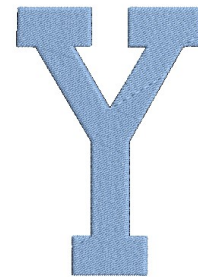

Name: College Block Plain Y Machine
Embroidery Design

SKU: AMD01-AMD10423

Brand: AlpineMastiff Designs

Unique Colors: 13 (1 color Stops)

Unique Colors

| | Color Name (Color Code) | Manufacturer - Type |
|--|--|-----------------------------|
|  | Super White (1001) [No Color Selected] | madeira - rayon |
|  | Dusty Lilac (1263) [No Color Selected] | madeira - rayon |
|  | Crocus (286) | Exquisite - Polyester 1000m |

Complete Color Sequence

| # | | Color Name (Color Code) | Manufacturer - Type |
|---|---|--|--------------------------------|
| 1 |  | Super White (1001) [No Color Selected] | madeira - rayon |
| 2 |  | Super White (1001) [No Color Selected] | madeira - rayon |
| 3 |  | Crocus (286) | Exquisite - Polyester 1000m |