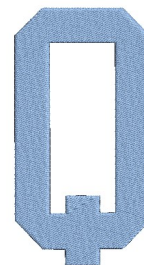

**Name:** College Block Plain Q

**SKU:** AMD01-AMD10415

**Brand:** AlpineMastiff Designs

**Unique Colors:** 13 (1 color Stops)

## Unique Colors

	<b>Color Name (Color Code)</b>	<b>Manufacturer - Type</b>
	Super White (1001) [No Color Selected]	madeira - rayon
	Dusty Lilac (1263) [No Color Selected]	madeira - rayon
	Crocus (286)	Exquisite - Polyester 1000m

# Complete Color Sequence

#		Color Name (Color Code)	Manufacturer - Type
1		Super White (1001) [No Color Selected]	madeira - rayon
2		Super White (1001) [No Color Selected]	madeira - rayon
3		Crocus (286)	Exquisite - Polyester 1000m