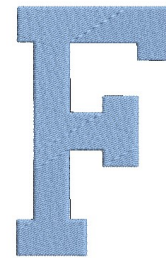

Name: College Block Plain F

SKU: AMD01-AMD10404

Brand: AlpineMastiff Designs

Unique Colors: 13 (1 color Stops)

Unique Colors

	Color Name (Color Code)	Manufacturer - Type
	Super White (1001) [No Color Selected]	madeira - rayon
	Dusty Lilac (1263) [No Color Selected]	madeira - rayon
	Crocus (286)	Exquisite - Polyester 1000m

Complete Color Sequence

#		Color Name (Color Code)	Manufacturer - Type
1		Super White (1001) [No Color Selected]	madeira - rayon
2		Super White (1001) [No Color Selected]	madeira - rayon
3		Crocus (286)	Exquisite - Polyester 1000m