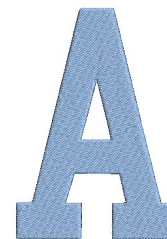

Name: College Block Plain A

SKU: AMD01-AMD10399

Brand: AlpineMastiff Designs

Unique Colors: 13 (1 color Stops)

Unique Colors

	Color Name (Color Code)	Manufacturer - Type
	Super White (1001) [No Color Selected]	madeira - rayon
	Dusty Lilac (1263) [No Color Selected]	madeira - rayon
	Crocus (286)	Exquisite - Polyester 1000m

Complete Color Sequence

#		Color Name (Color Code)	Manufacturer - Type
1		Super White (1001) [No Color Selected]	madeira - rayon
2		Super White (1001) [No Color Selected]	madeira - rayon
3		Crocus (286)	Exquisite - Polyester 1000m