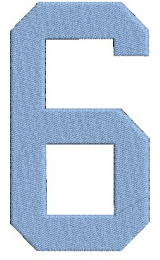

Name: College Block Plain 6

SKU: AMD01-AMD10395

Brand: AlpineMastiff Designs

Unique Colors: 13 (1 color Stops)

Unique Colors

	Color Name (Color Code)	Manufacturer - Type
	Super White (1001) [No Color Selected]	madeira - rayon
	Dusty Lilac (1263) [No Color Selected]	madeira - rayon
	Crocus (286)	Exquisite - Polyester 1000m

Complete Color Sequence

#		Color Name (Color Code)	Manufacturer - Type
1		Super White (1001) [No Color Selected]	madeira - rayon
2		Super White (1001) [No Color Selected]	madeira - rayon
3		Crocus (286)	Exquisite - Polyester 1000m