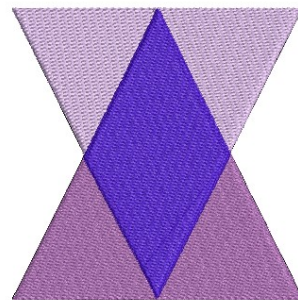

**Name:** AMD Prism Monogram - X Machine  
Embroidery Design

**SKU:** AMD01-AMD10125

**Brand:** AlpineMastiff Designs

**Unique Colors:** 13 (3 color Stops)

## Unique Colors

	<b>Color Name (Color Code)</b>	<b>Manufacturer - Type</b>
	Super White (1001) [No Color Selected]	madeira - rayon
	Dusty Lilac (1263) [No Color Selected]	madeira - rayon
	Crocus (286)	Exquisite - Polyester 1000m

# Complete Color Sequence

#		Color Name (Color Code)	Manufacturer - Type
1		Super White (1001) [No Color Selected]	madeira - rayon
2		Super White (1001) [No Color Selected]	madeira - rayon
3		Crocus (286)	Exquisite - Polyester 1000m