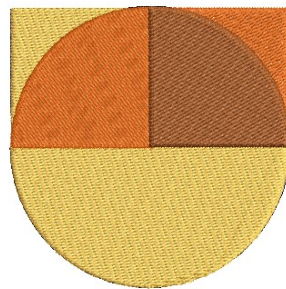

Name: AMD Prism Monogram - U Machine
Embroidery Design

SKU: AMD01-AMD10122

Brand: AlpineMastiff Designs

Unique Colors: 13 (3 color Stops)

Unique Colors

	Color Name (Color Code)	Manufacturer - Type
	Super White (1001) [No Color Selected]	madeira - rayon
	Dusty Lilac (1263) [No Color Selected]	madeira - rayon
	Crocus (286)	Exquisite - Polyester 1000m

Complete Color Sequence

#		Color Name (Color Code)	Manufacturer - Type
1		Super White (1001) [No Color Selected]	madeira - rayon
2		Super White (1001) [No Color Selected]	madeira - rayon
3		Crocus (286)	Exquisite - Polyester 1000m