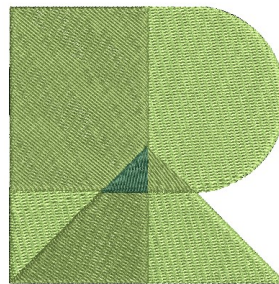

Name: AMD Prism Monogram - R Machine
Embroidery Design

SKU: AMD01-AMD10119

Brand: AlpineMastiff Designs

Unique Colors: 13 (3 color Stops)

Unique Colors

	Color Name (Color Code)	Manufacturer - Type
	Super White (1001) [No Color Selected]	madeira - rayon
	Dusty Lilac (1263) [No Color Selected]	madeira - rayon
	Crocus (286)	Exquisite - Polyester 1000m

Complete Color Sequence

#		Color Name (Color Code)	Manufacturer - Type
1		Super White (1001) [No Color Selected]	madeira - rayon
2		Super White (1001) [No Color Selected]	madeira - rayon
3		Crocus (286)	Exquisite - Polyester 1000m