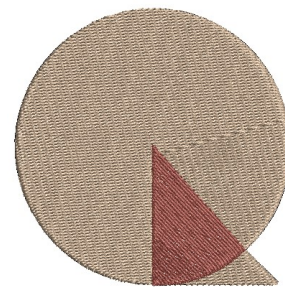

**Name:** AMD Prism Monogram - Q

**SKU:** AMD01-AMD10118

**Brand:** AlpineMastiff Designs

**Unique Colors:** 13 (2 color Stops)

## Unique Colors

	<b>Color Name (Color Code)</b>	<b>Manufacturer - Type</b>
	Super White (1001) [No Color Selected]	madeira - rayon
	Dusty Lilac (1263) [No Color Selected]	madeira - rayon
	Crocus (286)	Exquisite - Polyester 1000m

# Complete Color Sequence

#		Color Name (Color Code)	Manufacturer - Type
1		Super White (1001) [No Color Selected]	madeira - rayon
2		Super White (1001) [No Color Selected]	madeira - rayon
3		Crocus (286)	Exquisite - Polyester 1000m