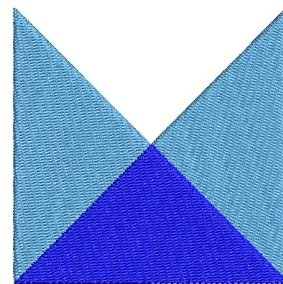

Name: AMD Prism Monogram - M Machine
Embroidery Design

SKU: AMD01-AMD10114

Brand: AlpineMastiff Designs

Unique Colors: 13 (2 color Stops)

Unique Colors

	Color Name (Color Code)	Manufacturer - Type
	Super White (1001) [No Color Selected]	madeira - rayon
	Dusty Lilac (1263) [No Color Selected]	madeira - rayon
	Crocus (286)	Exquisite - Polyester 1000m

Complete Color Sequence

#		Color Name (Color Code)	Manufacturer - Type
1		Super White (1001) [No Color Selected]	madeira - rayon
2		Super White (1001) [No Color Selected]	madeira - rayon
3		Crocus (286)	Exquisite - Polyester 1000m