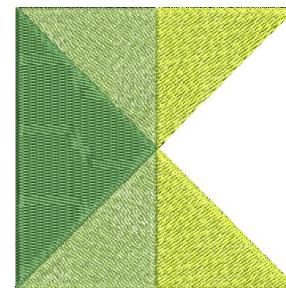

**Name:** AMD Prism Monogram - K Machine  
Embroidery Design

**SKU:** AMD01-AMD10112

**Brand:** AlpineMastiff Designs

**Unique Colors:** 13 (3 color Stops)

## Unique Colors

	Color Name (Color Code)	Manufacturer - Type
	Super White (1001) [No Color Selected]	madeira - rayon
	Dusty Lilac (1263) [No Color Selected]	madeira - rayon
	Crocus (286)	Exquisite - Polyester 1000m

# Complete Color Sequence

#		Color Name (Color Code)	Manufacturer - Type
1		Super White (1001) [No Color Selected]	madeira - rayon
2		Super White (1001) [No Color Selected]	madeira - rayon
3		Crocus (286)	Exquisite - Polyester 1000m