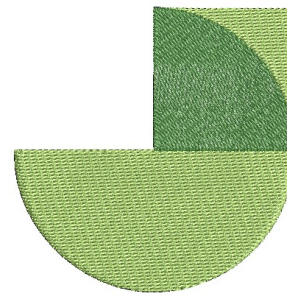

**Name:** AMD Prism Monogram - J Machine  
Embroidery Design

**SKU:** AMD01-AMD10111

**Brand:** AlpineMastiff Designs

**Unique Colors:** 13 (2 color Stops)

## Unique Colors

	<b>Color Name (Color Code)</b>	<b>Manufacturer - Type</b>
	Super White (1001) [No Color Selected]	madeira - rayon
	Dusty Lilac (1263) [No Color Selected]	madeira - rayon
	Crocus (286)	Exquisite - Polyester 1000m

# Complete Color Sequence

#		Color Name (Color Code)	Manufacturer - Type
1		Super White (1001) [No Color Selected]	madeira - rayon
2		Super White (1001) [No Color Selected]	madeira - rayon
3		Crocus (286)	Exquisite - Polyester 1000m