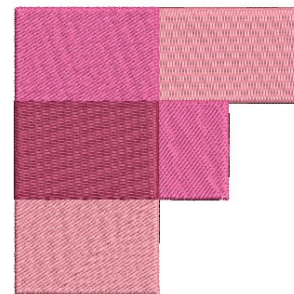

Name: AMD Prism Monogram - F Machine Embroidery Design

SKU: AMD01-AMD10107

Brand: AlpineMastiff Designs

Unique Colors: 13 (3 color Stops)

Unique Colors

	Color Name (Color Code)	Manufacturer - Type
	Super White (1001) [No Color Selected]	madeira - rayon
	Dusty Lilac (1263) [No Color Selected]	madeira - rayon
	Crocus (286)	Exquisite - Polyester 1000m

Complete Color Sequence

#		Color Name (Color Code)	Manufacturer - Type
1		Super White (1001) [No Color Selected]	madeira - rayon
2		Super White (1001) [No Color Selected]	madeira - rayon
3		Crocus (286)	Exquisite - Polyester 1000m