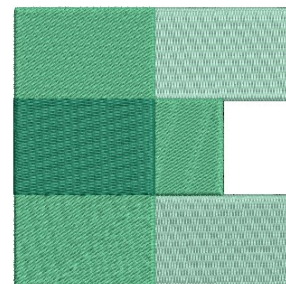

Name: AMD Prism Monogram - E Machine Embroidery Design

SKU: AMD01-AMD10106

Brand: AlpineMastiff Designs

Unique Colors: 13 (3 color Stops)

Unique Colors

	Color Name (Color Code)	Manufacturer - Type
	Super White (1001) [No Color Selected]	madeira - rayon
	Dusty Lilac (1263) [No Color Selected]	madeira - rayon
	Crocus (286)	Exquisite - Polyester 1000m

Complete Color Sequence

#		Color Name (Color Code)	Manufacturer - Type
1		Super White (1001) [No Color Selected]	madeira - rayon
2		Super White (1001) [No Color Selected]	madeira - rayon
3		Crocus (286)	Exquisite - Polyester 1000m