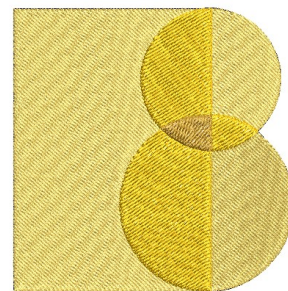

Name: AMD Prism Monogram - B Machine Embroidery Design

SKU: AMD01-AMD10103

Brand: AlpineMastiff Designs

Unique Colors: 13 (3 color Stops)

Unique Colors

	Color Name (Color Code)	Manufacturer - Type
	Super White (1001) [No Color Selected]	madeira - rayon
	Dusty Lilac (1263) [No Color Selected]	madeira - rayon
	Crocus (286)	Exquisite - Polyester 1000m

Complete Color Sequence

#		Color Name (Color Code)	Manufacturer - Type
1		Super White (1001) [No Color Selected]	madeira - rayon
2		Super White (1001) [No Color Selected]	madeira - rayon
3		Crocus (286)	Exquisite - Polyester 1000m