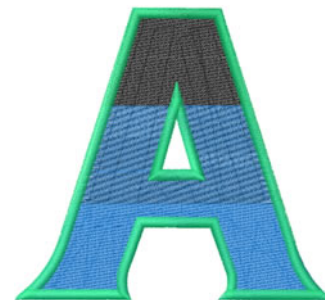

**Name:** Toga Alpha

**SKU:** GSD01-Alpha

**Brand:** Grand Slam Designs

**Unique Colors:** 13 (4 color Stops)

## Unique Colors

	<b>Color Name (Color Code)</b>	<b>Manufacturer - Type</b>
	Super White (1001) [No Color Selected]	madeira - rayon
	Dusty Lilac (1263) [No Color Selected]	madeira - rayon
	Crocus (286)	Exquisite - Polyester 1000m