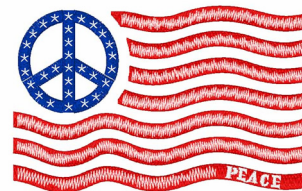

Name: Peace Flag Machine Embroidery Design

SKU: WD02-ALG0004B

Brand: Windmill Designs

Unique Colors: 13 (5 color Stops)

Unique Colors

	Color Name (Color Code)	Manufacturer - Type
	Super White (1001) [No Color Selected]	madeira - rayon
	Dusty Lilac (1263) [No Color Selected]	madeira - rayon
	Crocus (286)	Exquisite - Polyester 1000m