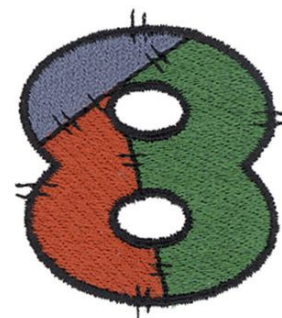

**Name:** Patchwork 8 Machine Embroidery Design

**SKU:** DC01-AL0815

**Brand:** Dakota Collectibles

**Unique Colors:** 13 (4 color Stops)

## Unique Colors

	<b>Color Name (Color Code)</b>	<b>Manufacturer - Type</b>
	Super White (1001) [No Color Selected]	madeira - rayon
	Dusty Lilac (1263) [No Color Selected]	madeira - rayon
	Crocus (286)	Exquisite - Polyester 1000m