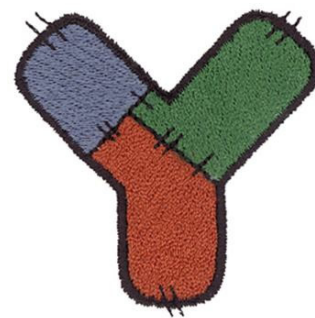

**Name:** Patchwork Y Machine Embroidery Design

**SKU:** DC01-AL0805

**Brand:** Dakota Collectibles

**Unique Colors:** 13 (4 color Stops)

## Unique Colors

	<b>Color Name (Color Code)</b>	<b>Manufacturer - Type</b>
	Super White (1001) [No Color Selected]	madeira - rayon
	Dusty Lilac (1263) [No Color Selected]	madeira - rayon
	Crocus (286)	Exquisite - Polyester 1000m

# Complete Color Sequence

#		Color Name (Color Code)	Manufacturer - Type
1		Super White (1001) [No Color Selected]	madeira - rayon
2		Super White (1001) [No Color Selected]	madeira - rayon
3		Crocus (286)	Exquisite - Polyester 1000m