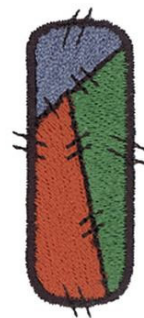

**Name:** Patchwork I Machine Embroidery Design

**SKU:** DC01-AL0789

**Brand:** Dakota Collectibles

**Unique Colors:** 13 (4 color Stops)

## Unique Colors

	<b>Color Name (Color Code)</b>	<b>Manufacturer - Type</b>
	Super White (1001) [No Color Selected]	madeira - rayon
	Dusty Lilac (1263) [No Color Selected]	madeira - rayon
	Crocus (286)	Exquisite - Polyester 1000m

# Complete Color Sequence

#		Color Name (Color Code)	Manufacturer - Type
1		Super White (1001) [No Color Selected]	madeira - rayon
2		Super White (1001) [No Color Selected]	madeira - rayon
3		Crocus (286)	Exquisite - Polyester 1000m