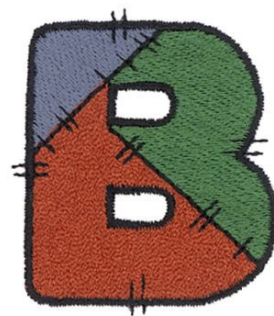

Name: Patchwork Letter B Machine Embroidery Design

SKU: DC01-AL0782

Brand: Dakota Collectibles

Unique Colors: 13 (4 color Stops)

Unique Colors

	Color Name (Color Code)	Manufacturer - Type
	Super White (1001) [No Color Selected]	madeira - rayon
	Dusty Lilac (1263) [No Color Selected]	madeira - rayon
	Crocus (286)	Exquisite - Polyester 1000m

Complete Color Sequence

#		Color Name (Color Code)	Manufacturer - Type
1		Super White (1001) [No Color Selected]	madeira - rayon
2		Super White (1001) [No Color Selected]	madeira - rayon
3		Crocus (286)	Exquisite - Polyester 1000m