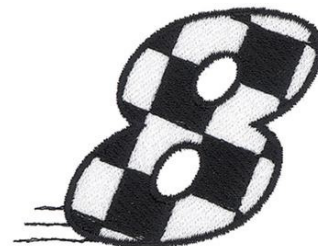

Name: Checkered Flag 8 Machine Embroidery Design

SKU: DC01-AL0779

Brand: Dakota Collectibles

Unique Colors: 13 (2 color Stops)

Unique Colors

	Color Name (Color Code)	Manufacturer - Type
	Super White (1001) [No Color Selected]	madeira - rayon
	Dusty Lilac (1263) [No Color Selected]	madeira - rayon
	Crocus (286)	Exquisite - Polyester 1000m

Complete Color Sequence

#		Color Name (Color Code)	Manufacturer - Type
1		Super White (1001) [No Color Selected]	madeira - rayon
2		Super White (1001) [No Color Selected]	madeira - rayon
3		Crocus (286)	Exquisite - Polyester 1000m