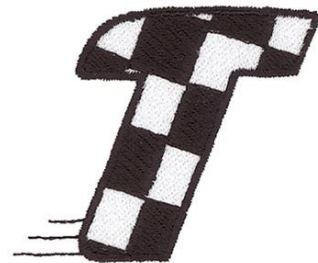

Name: Checkered Flag T Machine Embroidery Design

SKU: DC01-AL0764

Brand: Dakota Collectibles

Unique Colors: 13 (2 color Stops)

Unique Colors

	Color Name (Color Code)	Manufacturer - Type
	Super White (1001) [No Color Selected]	madeira - rayon
	Dusty Lilac (1263) [No Color Selected]	madeira - rayon
	Crocus (286)	Exquisite - Polyester 1000m

Complete Color Sequence

#		Color Name (Color Code)	Manufacturer - Type
1		Super White (1001) [No Color Selected]	madeira - rayon
2		Super White (1001) [No Color Selected]	madeira - rayon
3		Crocus (286)	Exquisite - Polyester 1000m