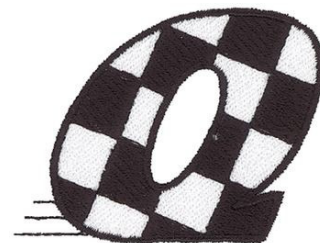

Name: Checkered Flag Q Machine Embroidery Design

SKU: DC01-AL0761

Brand: Dakota Collectibles

Unique Colors: 13 (2 color Stops)

Unique Colors

	Color Name (Color Code)	Manufacturer - Type
	Super White (1001) [No Color Selected]	madeira - rayon
	Dusty Lilac (1263) [No Color Selected]	madeira - rayon
	Crocus (286)	Exquisite - Polyester 1000m

Complete Color Sequence

#		Color Name (Color Code)	Manufacturer - Type
1		Super White (1001) [No Color Selected]	madeira - rayon
2		Super White (1001) [No Color Selected]	madeira - rayon
3		Crocus (286)	Exquisite - Polyester 1000m