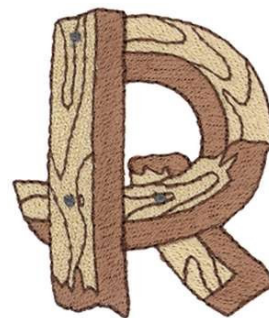

Name: Wooden R Machine Embroidery Design

SKU: DC01-AL0520

Brand: Dakota Collectibles

Unique Colors: 13 (4 color Stops)

Unique Colors

	Color Name (Color Code)	Manufacturer - Type
	Super White (1001) [No Color Selected]	madeira - rayon
	Dusty Lilac (1263) [No Color Selected]	madeira - rayon
	Crocus (286)	Exquisite - Polyester 1000m

Complete Color Sequence

#		Color Name (Color Code)	Manufacturer - Type
1		Super White (1001) [No Color Selected]	madeira - rayon
2		Super White (1001) [No Color Selected]	madeira - rayon
3		Crocus (286)	Exquisite - Polyester 1000m