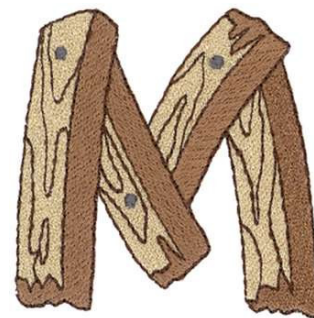

**Name:** Wooden M Machine Embroidery Design

**SKU:** DC01-AL0515

**Brand:** Dakota Collectibles

**Unique Colors:** 13 (4 color Stops)

## Unique Colors

	<b>Color Name (Color Code)</b>	<b>Manufacturer - Type</b>
	Super White (1001) [No Color Selected]	madeira - rayon
	Dusty Lilac (1263) [No Color Selected]	madeira - rayon
	Crocus (286)	Exquisite - Polyester 1000m

# Complete Color Sequence

#		Color Name (Color Code)	Manufacturer - Type
1		Super White (1001) [No Color Selected]	madeira - rayon
2		Super White (1001) [No Color Selected]	madeira - rayon
3		Crocus (286)	Exquisite - Polyester 1000m