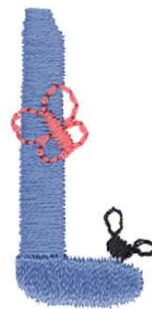

Name: Bugs L Machine Embroidery Design

SKU: DC01-AL0478

Brand: Dakota Collectibles

Unique Colors: 13 (3 color Stops)

Unique Colors

	Color Name (Color Code)	Manufacturer - Type
	Super White (1001) [No Color Selected]	madeira - rayon
	Dusty Lilac (1263) [No Color Selected]	madeira - rayon
	Crocus (286)	Exquisite - Polyester 1000m

Complete Color Sequence

#		Color Name (Color Code)	Manufacturer - Type
1		Super White (1001) [No Color Selected]	madeira - rayon
2		Super White (1001) [No Color Selected]	madeira - rayon
3		Crocus (286)	Exquisite - Polyester 1000m