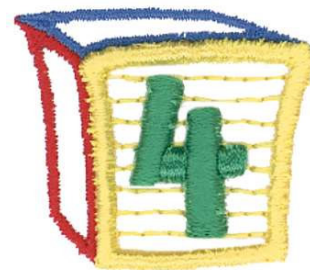

Name: 3D Letter Block 4 Machine Embroidery Design

SKU: DC01-AL0425

Brand: Dakota Collectibles

Unique Colors: 13 (6 color Stops)

Unique Colors

	Color Name (Color Code)	Manufacturer - Type
	Super White (1001) [No Color Selected]	madeira - rayon
	Dusty Lilac (1263) [No Color Selected]	madeira - rayon
	Crocus (286)	Exquisite - Polyester 1000m

Complete Color Sequence

#		Color Name (Color Code)	Manufacturer - Type
1		Super White (1001) [No Color Selected]	madeira - rayon
2		Super White (1001) [No Color Selected]	madeira - rayon
3		Crocus (286)	Exquisite - Polyester 1000m