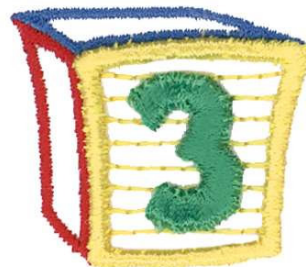

Name: 3D Letter Block 3 Machine Embroidery Design

SKU: DC01-AL0424

Brand: Dakota Collectibles

Unique Colors: 13 (6 color Stops)

Unique Colors

	Color Name (Color Code)	Manufacturer - Type
	Super White (1001) [No Color Selected]	madeira - rayon
	Dusty Lilac (1263) [No Color Selected]	madeira - rayon
	Crocus (286)	Exquisite - Polyester 1000m

Complete Color Sequence

#		Color Name (Color Code)	Manufacturer - Type
1		Super White (1001) [No Color Selected]	madeira - rayon
2		Super White (1001) [No Color Selected]	madeira - rayon
3		Crocus (286)	Exquisite - Polyester 1000m