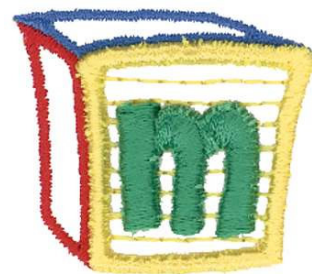

**Name:** 3D Letter Block m Machine Embroidery Design

**SKU:** DC01-AL0407

**Brand:** Dakota Collectibles

**Unique Colors:** 13 (6 color Stops)

## Unique Colors

	<b>Color Name (Color Code)</b>	<b>Manufacturer - Type</b>
	Super White (1001) [No Color Selected]	madeira - rayon
	Dusty Lilac (1263) [No Color Selected]	madeira - rayon
	Crocus (286)	Exquisite - Polyester 1000m

# Complete Color Sequence

#		Color Name (Color Code)	Manufacturer - Type
1		Super White (1001) [No Color Selected]	madeira - rayon
2		Super White (1001) [No Color Selected]	madeira - rayon
3		Crocus (286)	Exquisite - Polyester 1000m