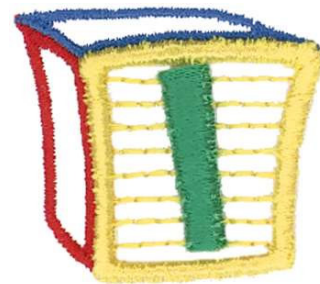

**Name:** 3D Letter Block I Machine Embroidery Design

**SKU:** DC01-AL0406

**Brand:** Dakota Collectibles

**Unique Colors:** 13 (6 color Stops)

## Unique Colors

	<b>Color Name (Color Code)</b>	<b>Manufacturer - Type</b>
	Super White (1001) [No Color Selected]	madeira - rayon
	Dusty Lilac (1263) [No Color Selected]	madeira - rayon
	Crocus (286)	Exquisite - Polyester 1000m

# Complete Color Sequence

#		Color Name (Color Code)	Manufacturer - Type
1		Super White (1001) [No Color Selected]	madeira - rayon
2		Super White (1001) [No Color Selected]	madeira - rayon
3		Crocus (286)	Exquisite - Polyester 1000m