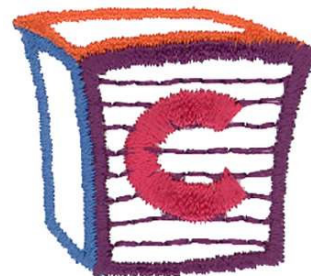

Name: Letter Block C Machine Embroidery Design

SKU: DC01-AL0361

Brand: Dakota Collectibles

Unique Colors: 13 (4 color Stops)

Unique Colors

	Color Name (Color Code)	Manufacturer - Type
	Super White (1001) [No Color Selected]	madeira - rayon
	Dusty Lilac (1263) [No Color Selected]	madeira - rayon
	Crocus (286)	Exquisite - Polyester 1000m

Complete Color Sequence

#		Color Name (Color Code)	Manufacturer - Type
1		Super White (1001) [No Color Selected]	madeira - rayon
2		Super White (1001) [No Color Selected]	madeira - rayon
3		Crocus (286)	Exquisite - Polyester 1000m