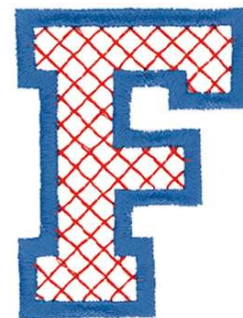

Name: Cross-Stitch F Machine Embroidery Design

SKU: DC01-AL0230

Brand: Dakota Collectibles

Unique Colors: 13 (2 color Stops)

Unique Colors

	Color Name (Color Code)	Manufacturer - Type
	Super White (1001) [No Color Selected]	madeira - rayon
	Dusty Lilac (1263) [No Color Selected]	madeira - rayon
	Crocus (286)	Exquisite - Polyester 1000m

Complete Color Sequence

#		Color Name (Color Code)	Manufacturer - Type
1		Super White (1001) [No Color Selected]	madeira - rayon
2		Super White (1001) [No Color Selected]	madeira - rayon
3		Crocus (286)	Exquisite - Polyester 1000m