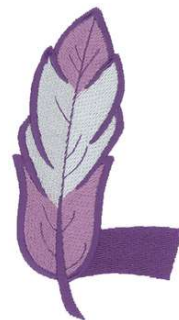

Name: Feather Letter L Machine Embroidery Design

SKU: DC01-AL0110

Brand: Dakota Collectibles

Unique Colors: 13 (3 color Stops)

Unique Colors

	Color Name (Color Code)	Manufacturer - Type
	Super White (1001) [No Color Selected]	madeira - rayon
	Dusty Lilac (1263) [No Color Selected]	madeira - rayon
	Crocus (286)	Exquisite - Polyester 1000m

Complete Color Sequence

#		Color Name (Color Code)	Manufacturer - Type
1		Super White (1001) [No Color Selected]	madeira - rayon
2		Super White (1001) [No Color Selected]	madeira - rayon
3		Crocus (286)	Exquisite - Polyester 1000m