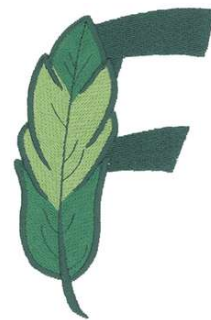

Name: Feather Letter F Machine Embroidery Design

SKU: DC01-AL0104

Brand: Dakota Collectibles

Unique Colors: 13 (3 color Stops)

Unique Colors

	Color Name (Color Code)	Manufacturer - Type
	Super White (1001) [No Color Selected]	madeira - rayon
	Dusty Lilac (1263) [No Color Selected]	madeira - rayon
	Crocus (286)	Exquisite - Polyester 1000m

Complete Color Sequence

#		Color Name (Color Code)	Manufacturer - Type
1		Super White (1001) [No Color Selected]	madeira - rayon
2		Super White (1001) [No Color Selected]	madeira - rayon
3		Crocus (286)	Exquisite - Polyester 1000m