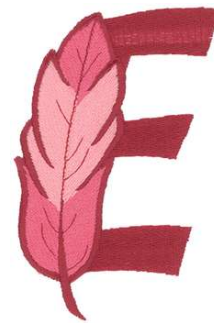

Name: Feather Letter E Machine Embroidery Design

SKU: DC01-AL0103

Brand: Dakota Collectibles

Unique Colors: 13 (3 color Stops)

Unique Colors

	Color Name (Color Code)	Manufacturer - Type
	Super White (1001) [No Color Selected]	madeira - rayon
	Dusty Lilac (1263) [No Color Selected]	madeira - rayon
	Crocus (286)	Exquisite - Polyester 1000m

Complete Color Sequence

#		Color Name (Color Code)	Manufacturer - Type
1		Super White (1001) [No Color Selected]	madeira - rayon
2		Super White (1001) [No Color Selected]	madeira - rayon
3		Crocus (286)	Exquisite - Polyester 1000m